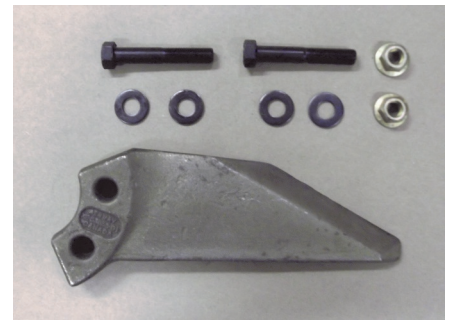

## 8" Forged Shattertine

L R

**XE-53655-01 & XE-53655-02**

**RK-53655-01 & RK-53655-02**

**AK-53655-01 & AK-53655-02**

**Single, no hardware**

**Single, with hardware**

**Box of 12, with hardware  
(all left or all right)**

## 8" Forged Leaf Tine

L R

**XE-68731 & XE-68729**

**RK-68731 & RK-68729**

**AK-68731 & AK-68729**

**Single, no hardware**

**Single, with hardware**

**Box of 12, with hardware  
(all left or all right)**

**\*part number can be found between bolt holes**

**All tines show are Left RK kits**

*Advanced Aeration Systems*