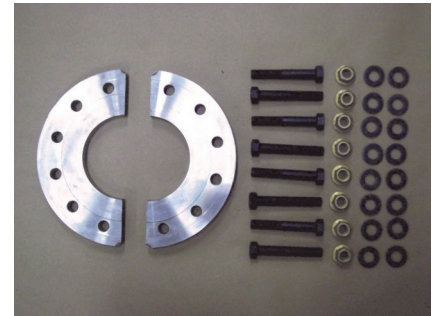

# 12 Hole Ring Parts

2013 AND NEWER SINGLE ROLLER AND CCT  
AWS/AWF MODELS

## Split Ring with Hardware

AK-76381      3.5" ID, 3/4" thick, 12 Hole AWS/AWF 10'-30'  
AK-75633      4.0" ID, 3/4" thick, 12 Hole AWFT400 only

## Whole Ring no Hardware

XA-75773      3.5", 1/2" thick, 12 Hole ring

## 12 Hole Hub

XA-74750      Machined outboard star hub only